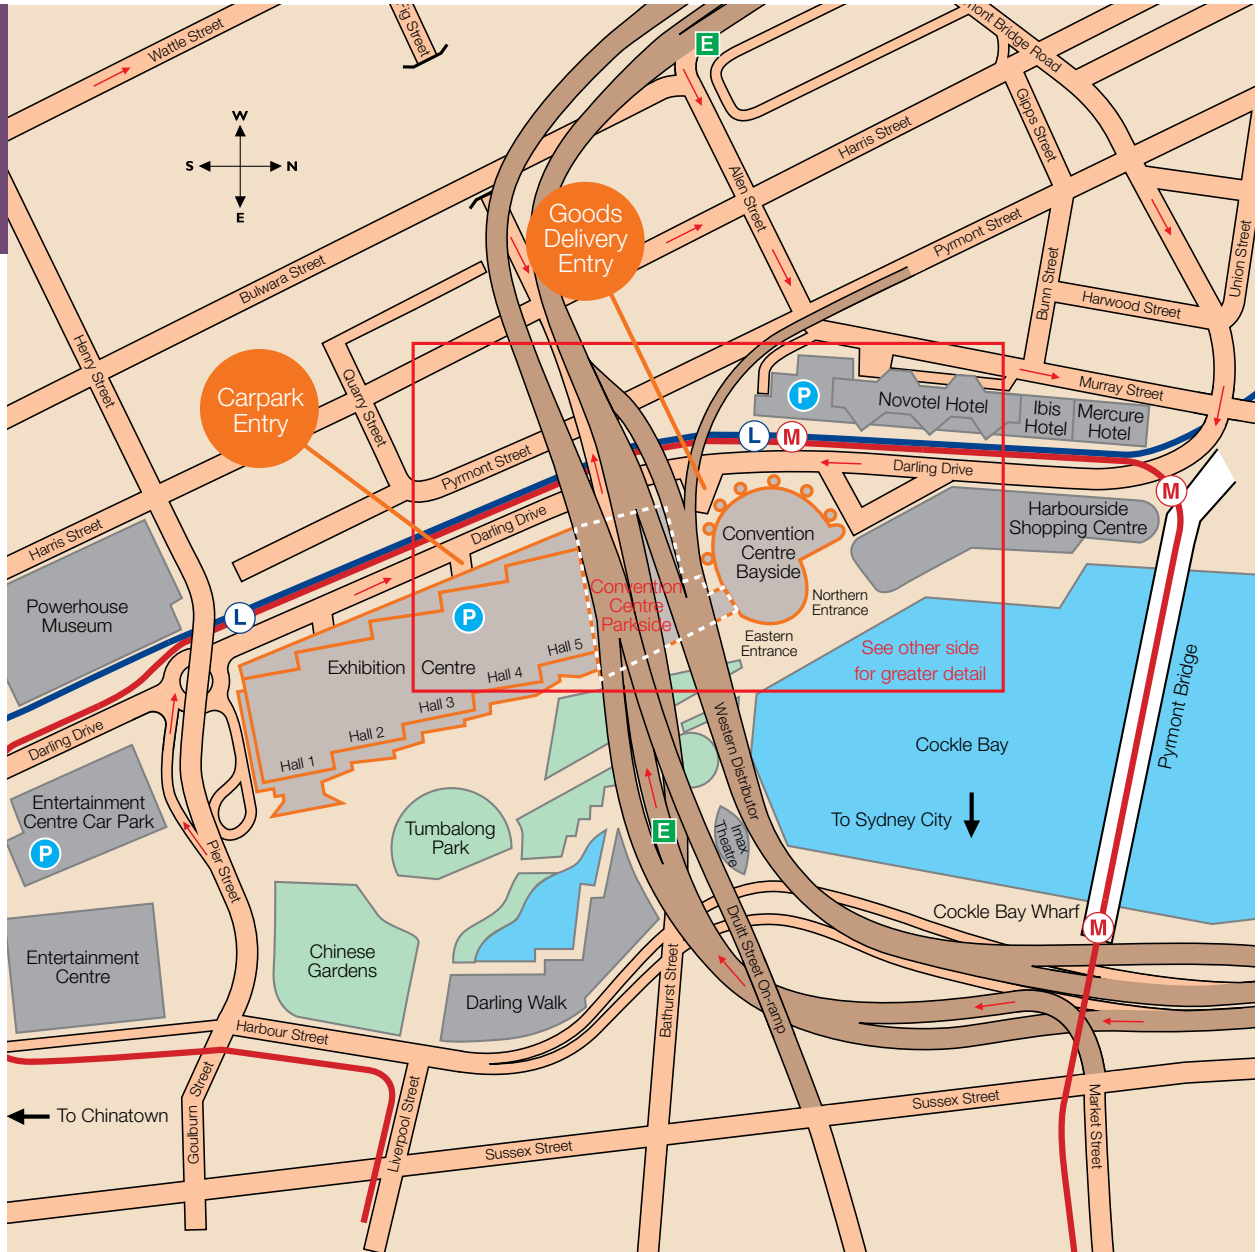

2.2 SYDNEY CONVENTION & EXHIBITION CENTRE
- GOODS ACCESS MAP

Sydney Convention and Exhibition Centre
Goods Access Map

Map Key

-  Parking
-  Freeway Exit
-  Suggested Travel Route
-  Metro Monorail Stop
-  Metro Lightrail Stop

Convention Centre Bayside

- Ground Bayside Grand Hall
- Bayside Lounge
- Bayside Business Centre

- Level 1 Bayside Auditorium
- Bayside Gallery
- Bayside 101 - 109

- Level 2 Bayside Terrace
- Bayside 201 - 204